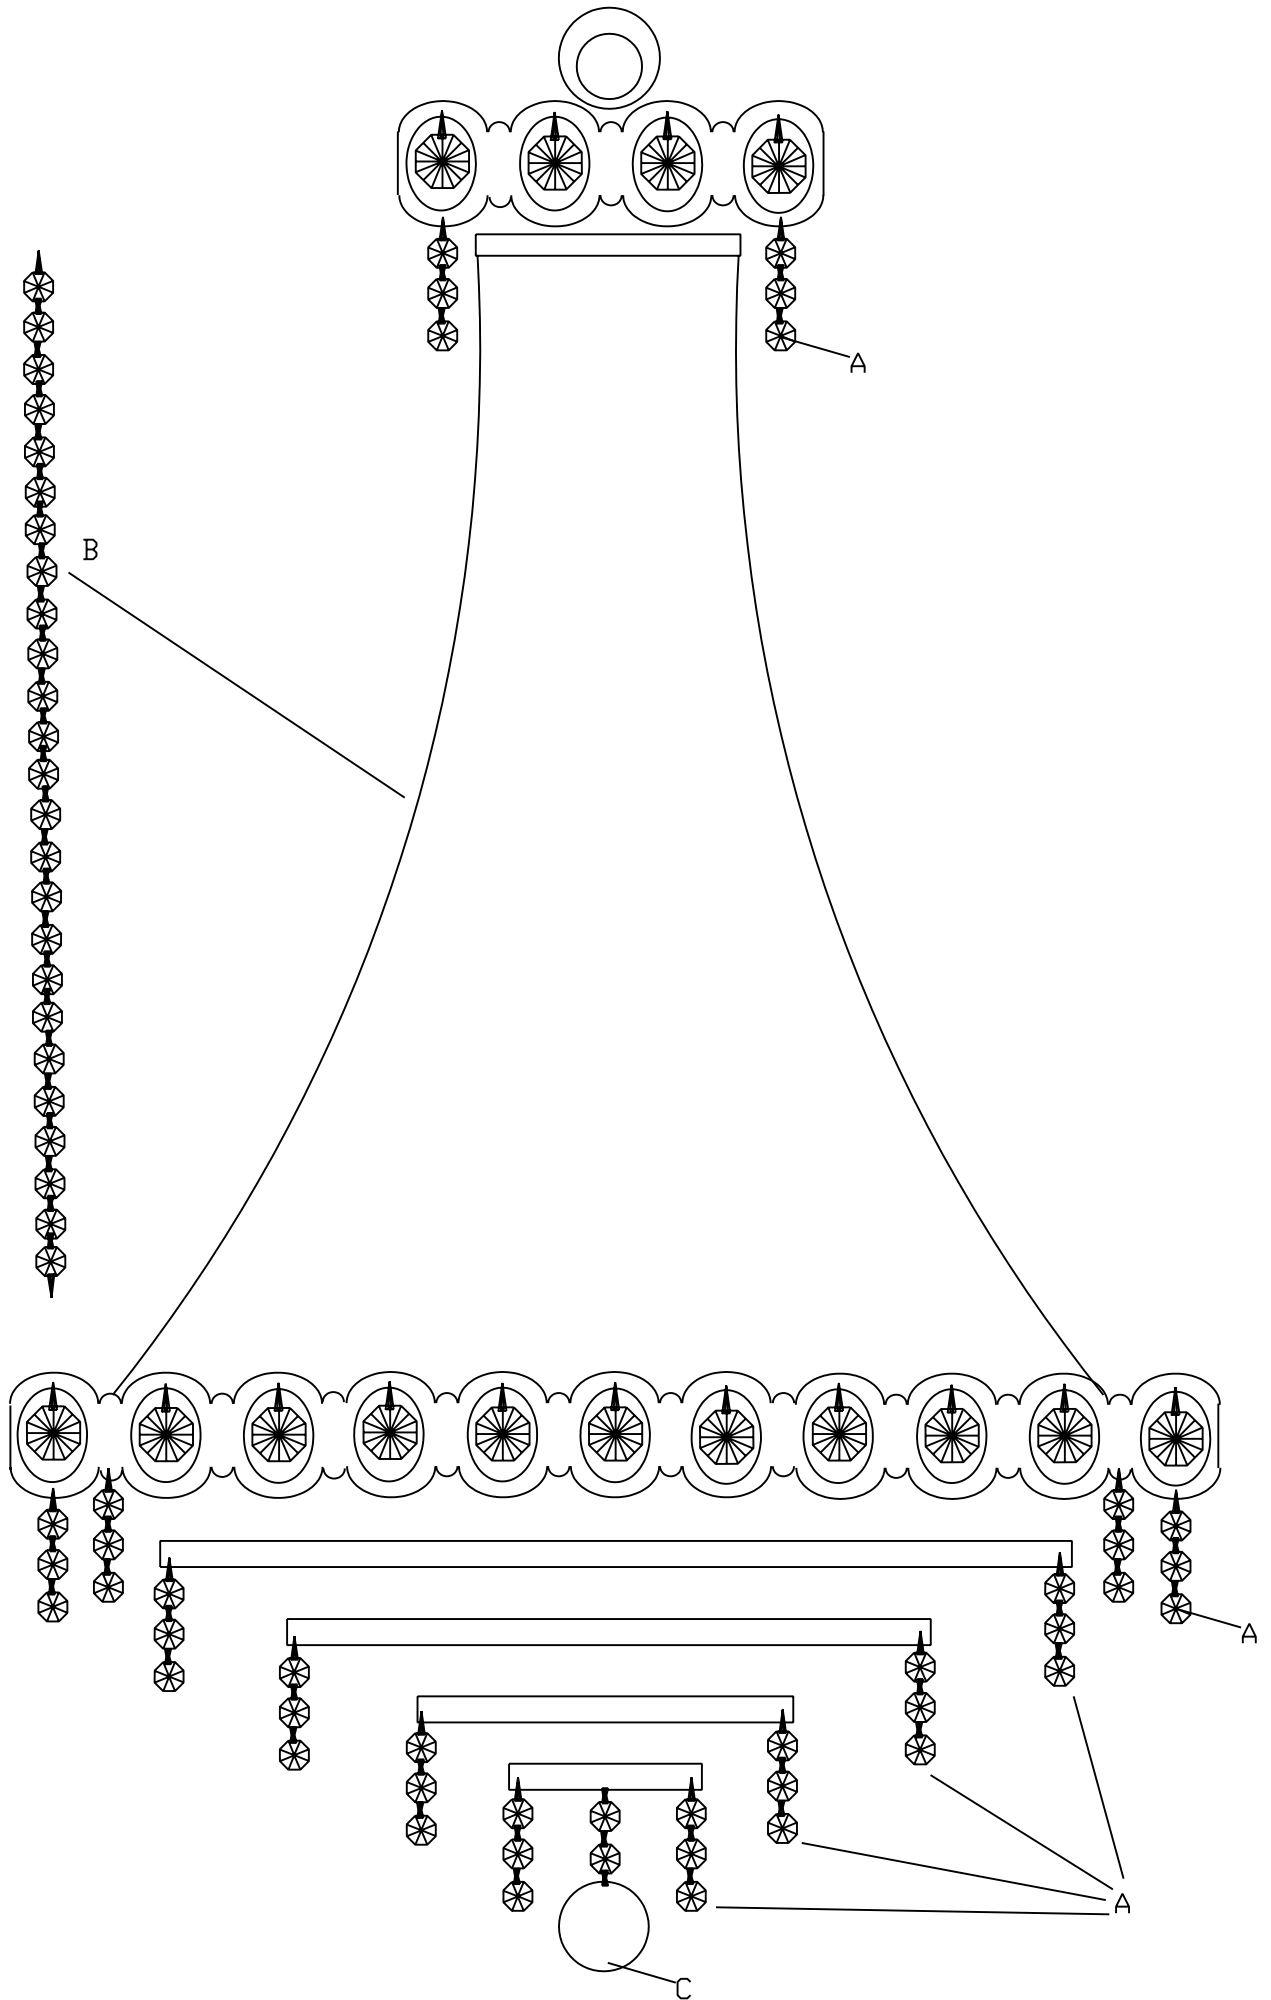

Model: 2142 E 20"
Crystal Instructions

Model: 2142 E 20"
Frame Instructions

Screw the Top Section
To The Bottom Section

Ceiling Connection Diagram